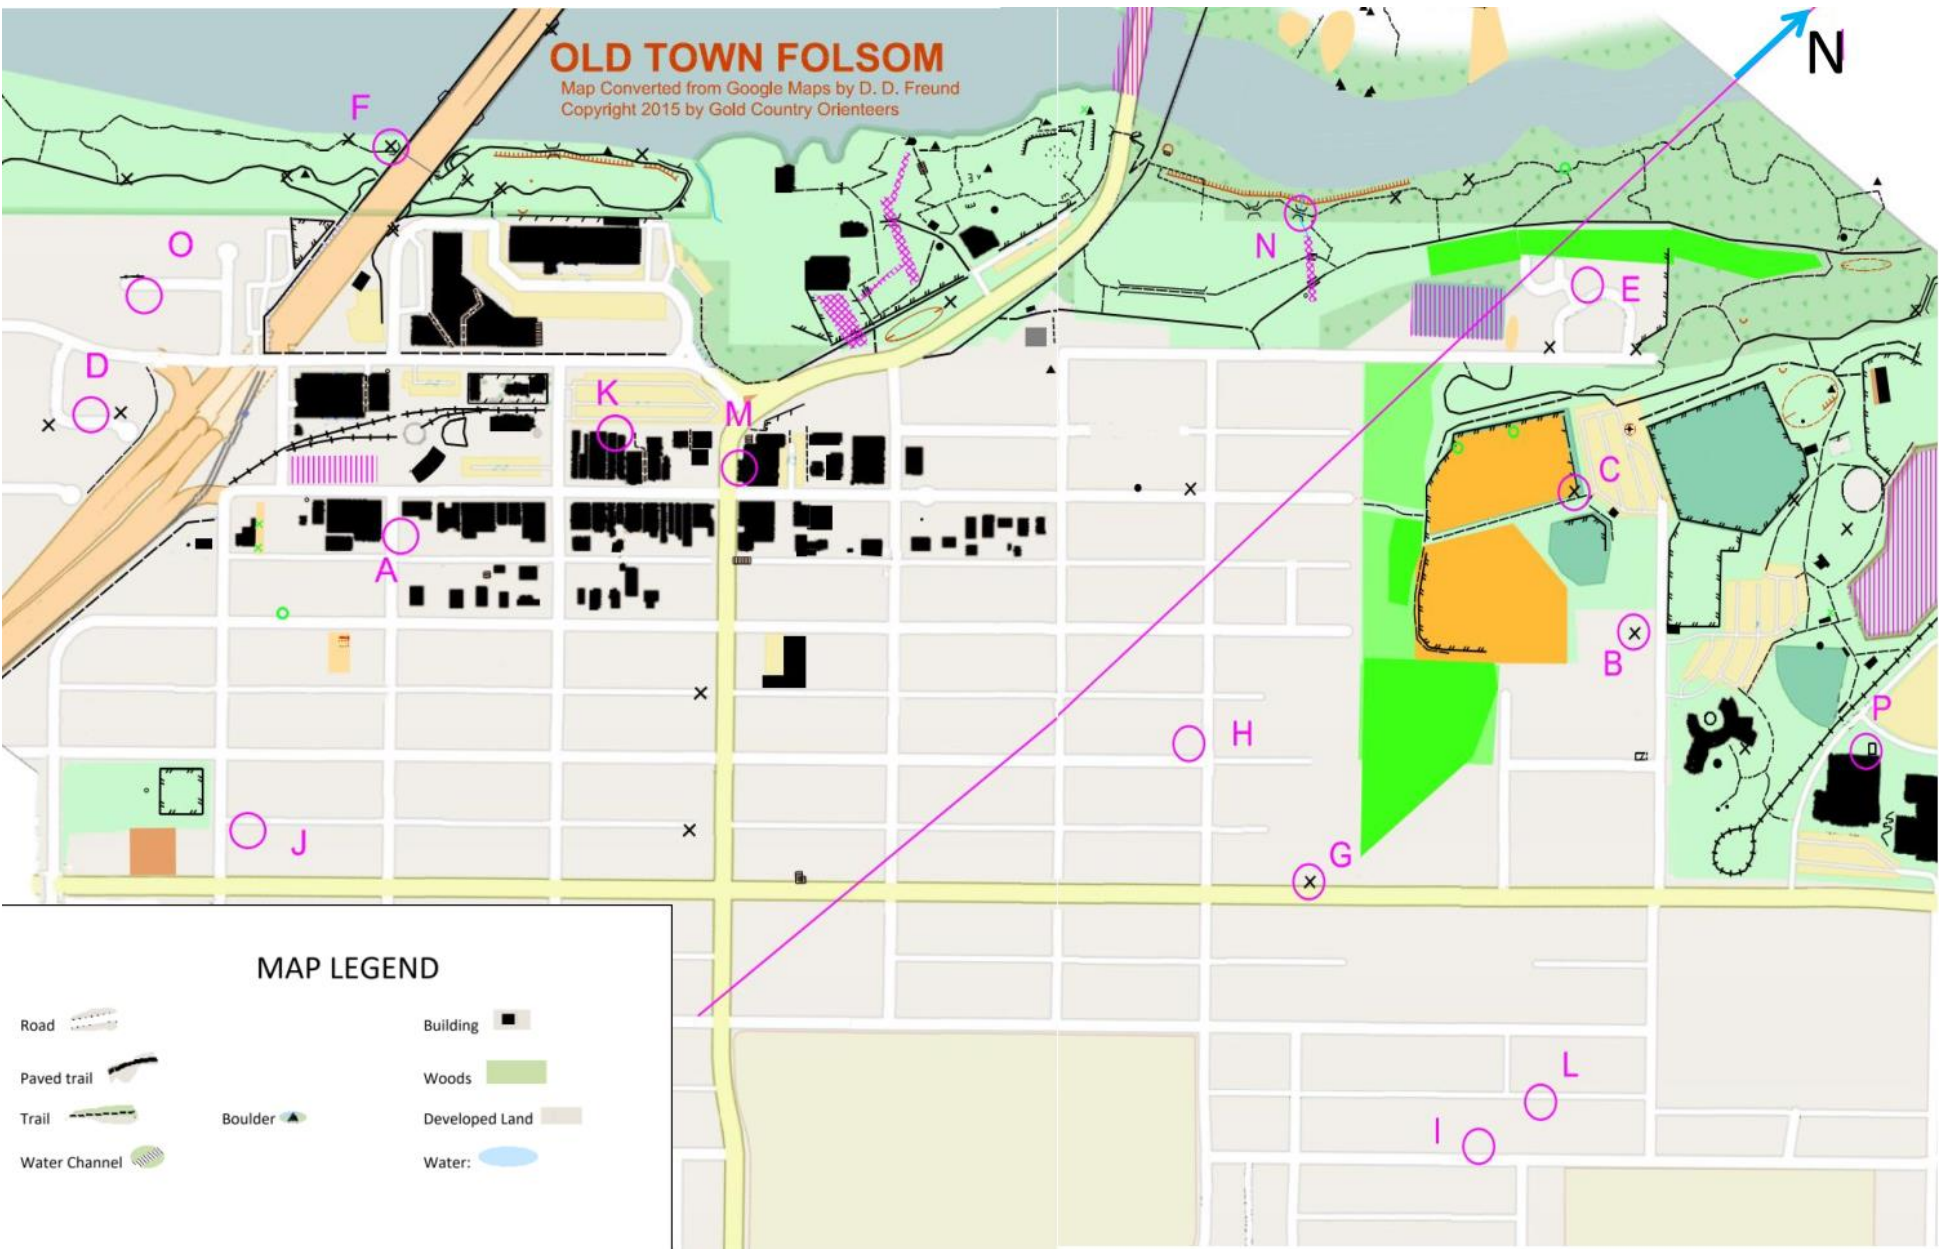

OLD TOWN FOLSOM

Map Converted from Google Maps by D. D. Freund
Copyright 2015 by Gold Country Orienteers

MAP LEGEND

- | | | | |
|---------------|--|----------------|--|
| Road | | Building | |
| Paved trail | | Woods | |
| Trail | | Developed Land | |
| Water Channel | | Boulder | |
| | | Water: | |